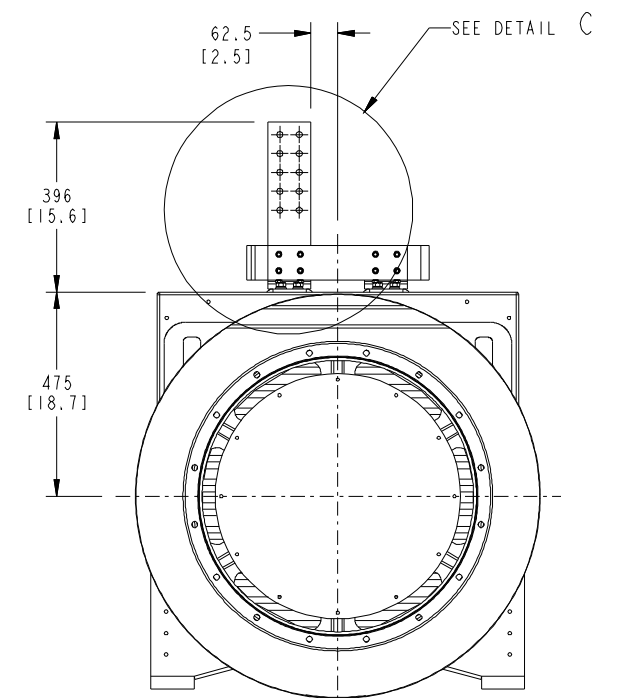

2 HOLE LUG, NEMA
CORES B THRU G
(KR78)

P7 ALTERNATOR
ELECTRICAL CONNECTION DETAIL
(OUTPUT BOX NOT SHOWN)

TOLERANCE UNLESS OTHERWISE SPECIFIED		DIM TO		ITEM	PART NO	DR	DATE	DESCRIPTION OR MATERIAL	REF
mm		inch		CUMMINS POWER GENERATION					
0.00 - 4.99		.004 - .008		M.T. ABEL					
5.00 - 9.99		.008 - .010		B HENNING					
10.00 - 17.99		.010 - .013		APPROVED B HENNING					
18.00 - 24.99		.013 - .015		MFG					
25.00 - 31.99		.015 - .018		DATE					
32.00 - 39.99		.018 - .021		SITE CODE					
40.00 - 49.99		.021 - .025		PGA					
50.00 - 62.99		.025 - .030		0500_3878					
63.00 - 79.99		.030 - .036		5 of 7					
80.00 - 99.99		.036 - .043		D					
100.00 - 124.99		.043 - .051							
125.00 - 159.99		.051 - .060							
160.00 - 199.99		.060 - .070							
200.00 - 249.99		.070 - .080							
250.00 - 299.99		.080 - .090							
300.00 - 349.99		.090 - .100							
350.00 - 399.99		.100 - .110							
400.00 - 499.99		.110 - .125							
500.00 - 599.99		.125 - .140							
600.00 - 699.99		.140 - .155							
700.00 - 799.99		.155 - .170							
800.00 - 899.99		.170 - .185							
900.00 - 999.99		.185 - .200							
1000.00 - 1249.99		.200 - .225							
1250.00 - 1499.99		.225 - .250							
1500.00 - 1749.99		.250 - .275							
1750.00 - 1999.99		.275 - .300							
2000.00 - 2499.99		.300 - .330							
2500.00 - 2999.99		.330 - .360							
3000.00 - 3499.99		.360 - .390							
3500.00 - 3999.99		.390 - .420							
4000.00 - 4499.99		.420 - .450							
4500.00 - 4999.99		.450 - .480							
5000.00 - 5499.99		.480 - .510							
5500.00 - 5999.99		.510 - .540							
6000.00 - 6499.99		.540 - .570							
6500.00 - 6999.99		.570 - .600							
7000.00 - 7499.99		.600 - .630							
7500.00 - 7999.99		.630 - .660							
8000.00 - 8499.99		.660 - .690							
8500.00 - 8999.99		.690 - .720							
9000.00 - 9499.99		.720 - .750							
9500.00 - 9999.99		.750 - .780