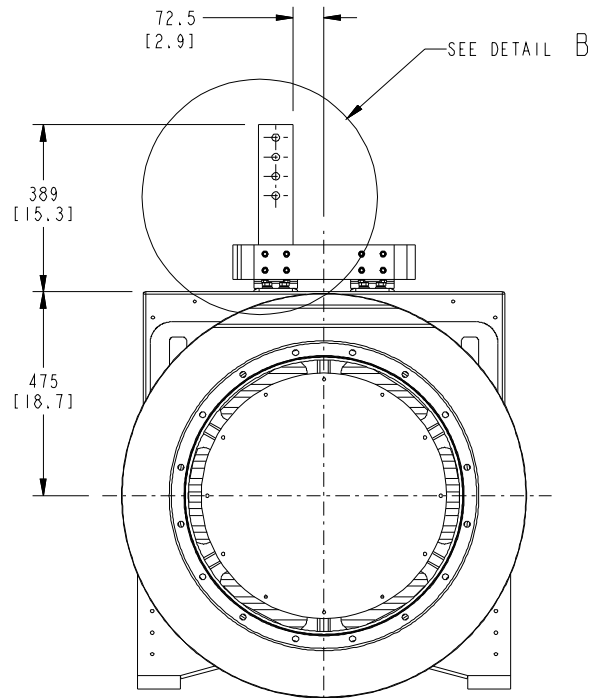

DETAIL A
SCALE 1/4

DETAIL B
SCALE 1/4

DETAIL C
SCALE 1/4

NOTE:
1. EACH 2 HOLE, NEMA TERMINAL WILL ACCOMMODATE UP TO 10 750 MCM LUGS.
2. DIMENSIONS SHOWN IN [] ARE INCHES.

1 HOLE LUG
NEWAGE
CORES B THRU F
(KR79)