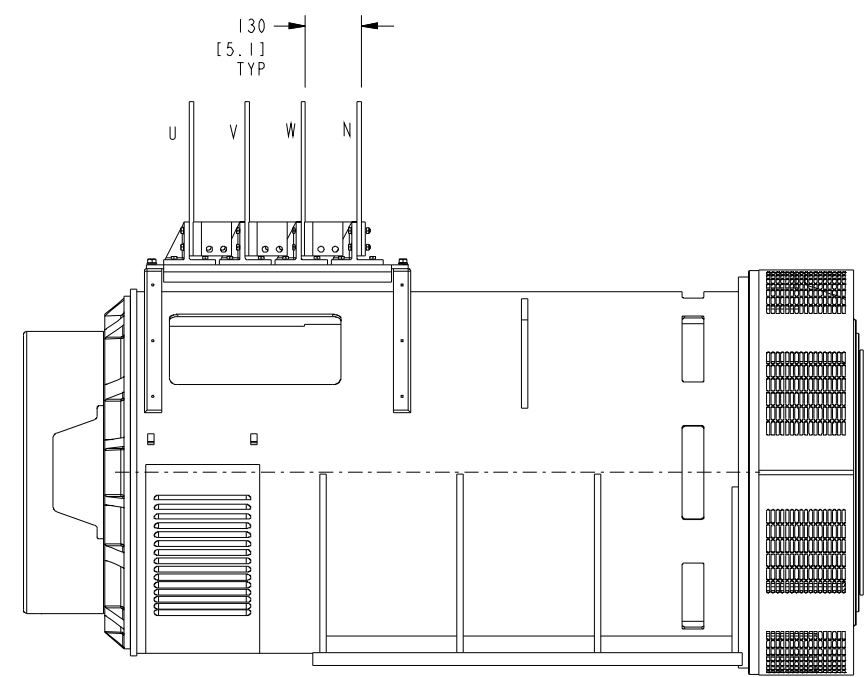

DETAIL A
SCALE 1/4

DETAIL B
SCALE 1/4

DETAIL C
SCALE 1/4

NOTE:
1. EACH 2 HOLE, NEMA TERMINAL WILL ACCOMMODATE UP TO 10 750 MCM LUGS.
2. DIMENSIONS SHOWN IN [] ARE INCHES.

1 HOLE LUG
NEWAGE
CORES B THRU F
(KR79)