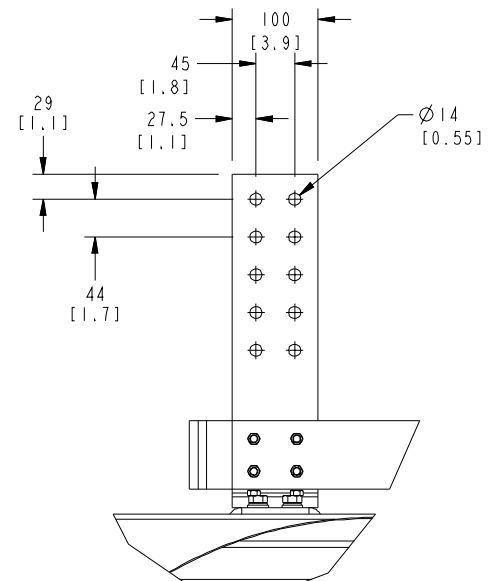

DETAIL A
SCALE 1/4

DETAIL B
SCALE 1/4

DETAIL C
SCALE 1/4

NOTE:
1. EACH 2 HOLE, NEMA TERMINAL WILL ACCOMMODATE UP TO 10 750 MCM LUGS.
2. DIMENSIONS SHOWN IN [] ARE INCHES.

1 HOLE LUG
NEWAGE
CORES B THRU F
(KR79)