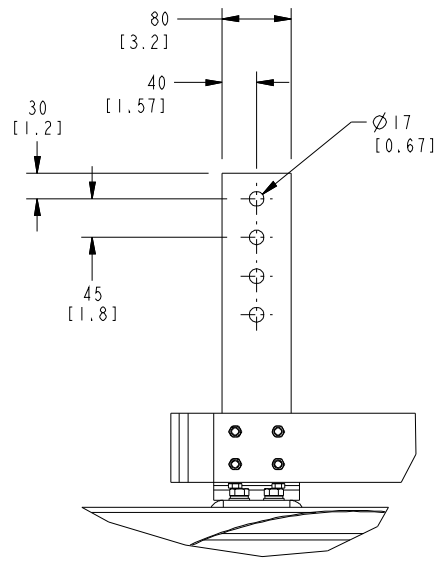

DETAIL A
SCALE 1/4

DETAIL B
SCALE 1/4

DETAIL C
SCALE 1/4

NOTE:
1. EACH 2 HOLE, NEMA TERMINAL WILL ACCOMMODATE UP TO 10 750 MCM LUGS.
2. DIMENSIONS SHOWN IN [] ARE INCHES.

1 HOLE LUG
NEWAGE
CORES B THRU F
(KR79)