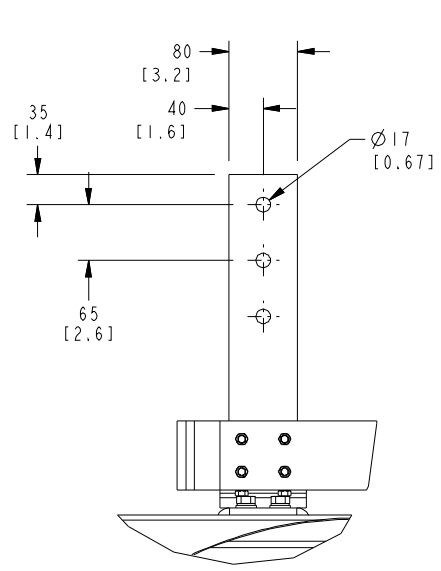

DETAIL A
SCALE 1/4

DETAIL B
SCALE 1/4

DETAIL C
SCALE 1/4

NOTE:
1. EACH 2 HOLE, NEMA TERMINAL WILL ACCOMMODATE UP TO 10 750 MCM LUGS.
2. DIMENSIONS SHOWN IN [] ARE INCHES.

1 HOLE LUG
NEWAGE
CORES B THRU F
(KR79)