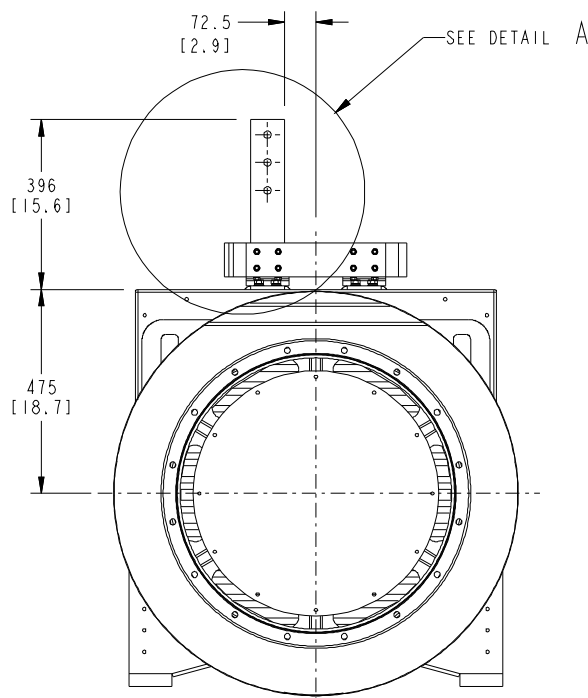

DETAIL A
SCALE 1/4

DETAIL B
SCALE 1/4

DETAIL C
SCALE 1/4

NOTE:
1. EACH 2 HOLE, NEMA TERMINAL WILL ACCOMMODATE UP TO 10 750 MCM LUGS.
2. DIMENSIONS SHOWN IN [] ARE INCHES.

1 HOLE LUG
NEWAGE
CORES B THRU F
(KR79)